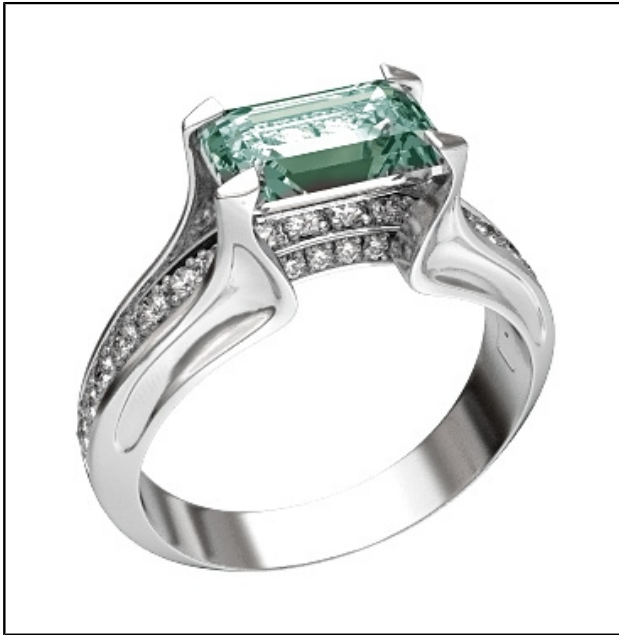

Ancient Voyage

Fine jewellery, Ring, Feminine

Mueda aquamarine and white diamond gold ring.

Ref # 00104210

Made to order.

Usually ships within 14 days

**Price: £765.00
(exc VAT)**

This ring can be made in other alloys and gemstones

What is made of?

The delicate balance of blue/green colours in this exquisite ring, holds one Mueda aquamarine gemstone. Highlighted with twenty-six white diamonds, encased in white gold. Some believe that keeping aquamarine close to you will ensure a safe voyage.

Gold ladies ring

| | |
|-----------|----------------|
| Width | 5.5mm |
| Alloy | 18K white gold |
| Weight | 6gr |
| Fineness | 750 |
| Plating | Rh (rhodium) |
| Finishing | High polish |

Helpline 0845 259 1358
Voicemail 0800 471 5001
Website www.fameo.co.uk
E-mail info@fameo.co.uk

Centre natural rectangle mueda aquamarine

| | |
|----------------------|---------------------------------------|
| Variety | Aquamarine |
| Number of Aquamarine | 1pcs |
| Total weight | 1.35cts |
| Variety of work | Faceted stone |
| Setting | Prong |
| Shape | Rectangle |
| Length | 8mm |
| Width | 6mm |
| Cut style | Emerald |
| Clarity | Eye clean |
| Colour | bG 2/3 |
| Treatment | A (Not currently known to be treated) |